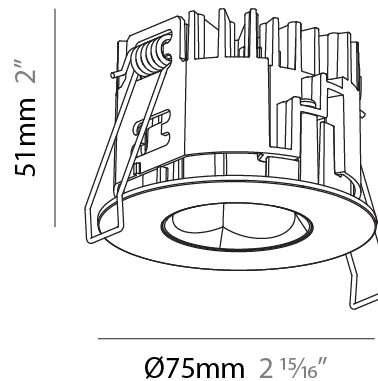

GENERAL

Series: Oiko Pro Round
Subseries: Oiko Pro Round Fixed
Brand: Prolicht
Division: Architectural
Mounting Type: Recessed
Mounting Location: Ceiling
Subcategory: Downlight

PHYSICAL

Shape: Round
Diameter (mm): 75
Diameter (in): 2 15/16
Height (mm): 51
Height (in): 2
Ceiling Thickness (mm): 1 - 25
Ceiling Thickness (in): 1/16 - 1 3/16
Min. Recessing Depth (mm): 55
Min. Recessing Depth (in): 2 3/16
Light Distribution: Direct
Diffuser: Lens Pack - Spread Lens / Linear Spread Lens / Honeycomb Louver
Fixture Finish: [SSR / BKV / CWI / CRY / HAB / UFT / ITA / RUA / FTG / MYG / LOD / PUS / FRO / FUP / KIA / POP / BLS / SPG / MEY / GOH / GUM / CHC / COM / ABZ / JAG / OBR / MOS / ROR](#)
Fixture Material: Aluminum Die Cast
Cut-out Measurements: 68mm / 2 11/16" Diameter

ELECTRICAL

Lamp Type: LED (Zhaga Standard)
Input Wattage (W): 14
Total Output Wattage (W): 12.7
Dimming: Dali Dimming
Driver Included: No
Driver Location: Recessed Housing
Driver Type: Constant Current - Universal (120Vac only for DALI driver)
Driver Class: Class 2
Input Voltage (V): 120 - 277
Constant Current (MA): 700

LED

Color Temperature (°K): 2700-6500 Tunable White
Max. Delivered Lumen (lm): 1240
Nominal Lumen (lm): 1460
CRI: >93 CRI
Lamp Life (hrs): 50000
Special LEDs offerings: Tunable White

OPTICAL

Reflector°: 52
Adjustability: Fixed

RATINGS AND CERTIFICATIONS

Certified By: Certified for North American Standards
IP rating: IP20