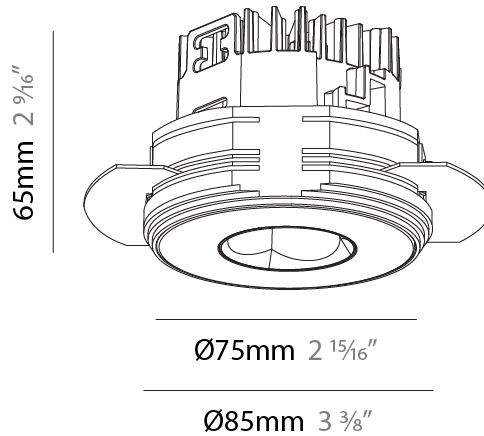

GENERAL

Series: Oiko Pro Round
Subseries: Oiko Pro Round Fixed
Brand: Prolicht
Division: Architectural
Mounting Type: Trimless
Mounting Location: Ceiling
Subcategory: Downlight

PHYSICAL

Shape: Round
Diameter (mm): 75
Diameter (in): 2 ¹⁵/₁₆
Height (mm): 65
Height (in): 2 ⁹/₁₆
Ceiling Thickness (mm): 10 / 12.5 / 15 / 25
Ceiling Thickness (in): 3/8 or 1/2 or 9/16 or 1
Min. Recessing Depth (mm): 70
Min. Recessing Depth (in): 2 ³/₄
Light Distribution: Direct
Diffuser: Lens Pack - Spread Lens / Linear Spread Lens / Honeycomb Louver
Fixture Finish: SSR / BKV / CWI / CRY / HAB / UFT / ITA / RUA / FTG / MYG / LOD / PUS / FRO / FUP / KIA / POP / BLS / SPG / MEY / GOH / GUM / CHC / COM / ABZ / JAG / OBR / MOS / ROR
Fixture Material: Aluminum Die Cast
Cut-out Measurements: 86mm / 2 11/16" Diameter

ELECTRICAL

Lamp Type: LED (Zhaga Standard)
Input Wattage (W): 14
Total Output Wattage (W): 12.7
Dimming: Dali Dimming
Driver Included: No
Driver Location: Recessed Housing
Driver Type: Constant Current - Universal (120Vac only for DALI driver)
Driver Class: Class 2
Input Voltage (V): 120 - 277
Constant Current (MA): 700

LED

Color Temperature (°K): 2700-6500 Tunable White
Max. Delivered Lumen (lm): 1129
Nominal Lumen (lm): 1460
CRI: >90 CRI
Lamp Life (hrs): 50000
Special LEDs offerings: Tunable White

OPTICAL

Reflector°: 36
Adjustability: Fixed

RATINGS AND CERTIFICATIONS

Certified By: Certified for North American Standards
IP rating: IP20